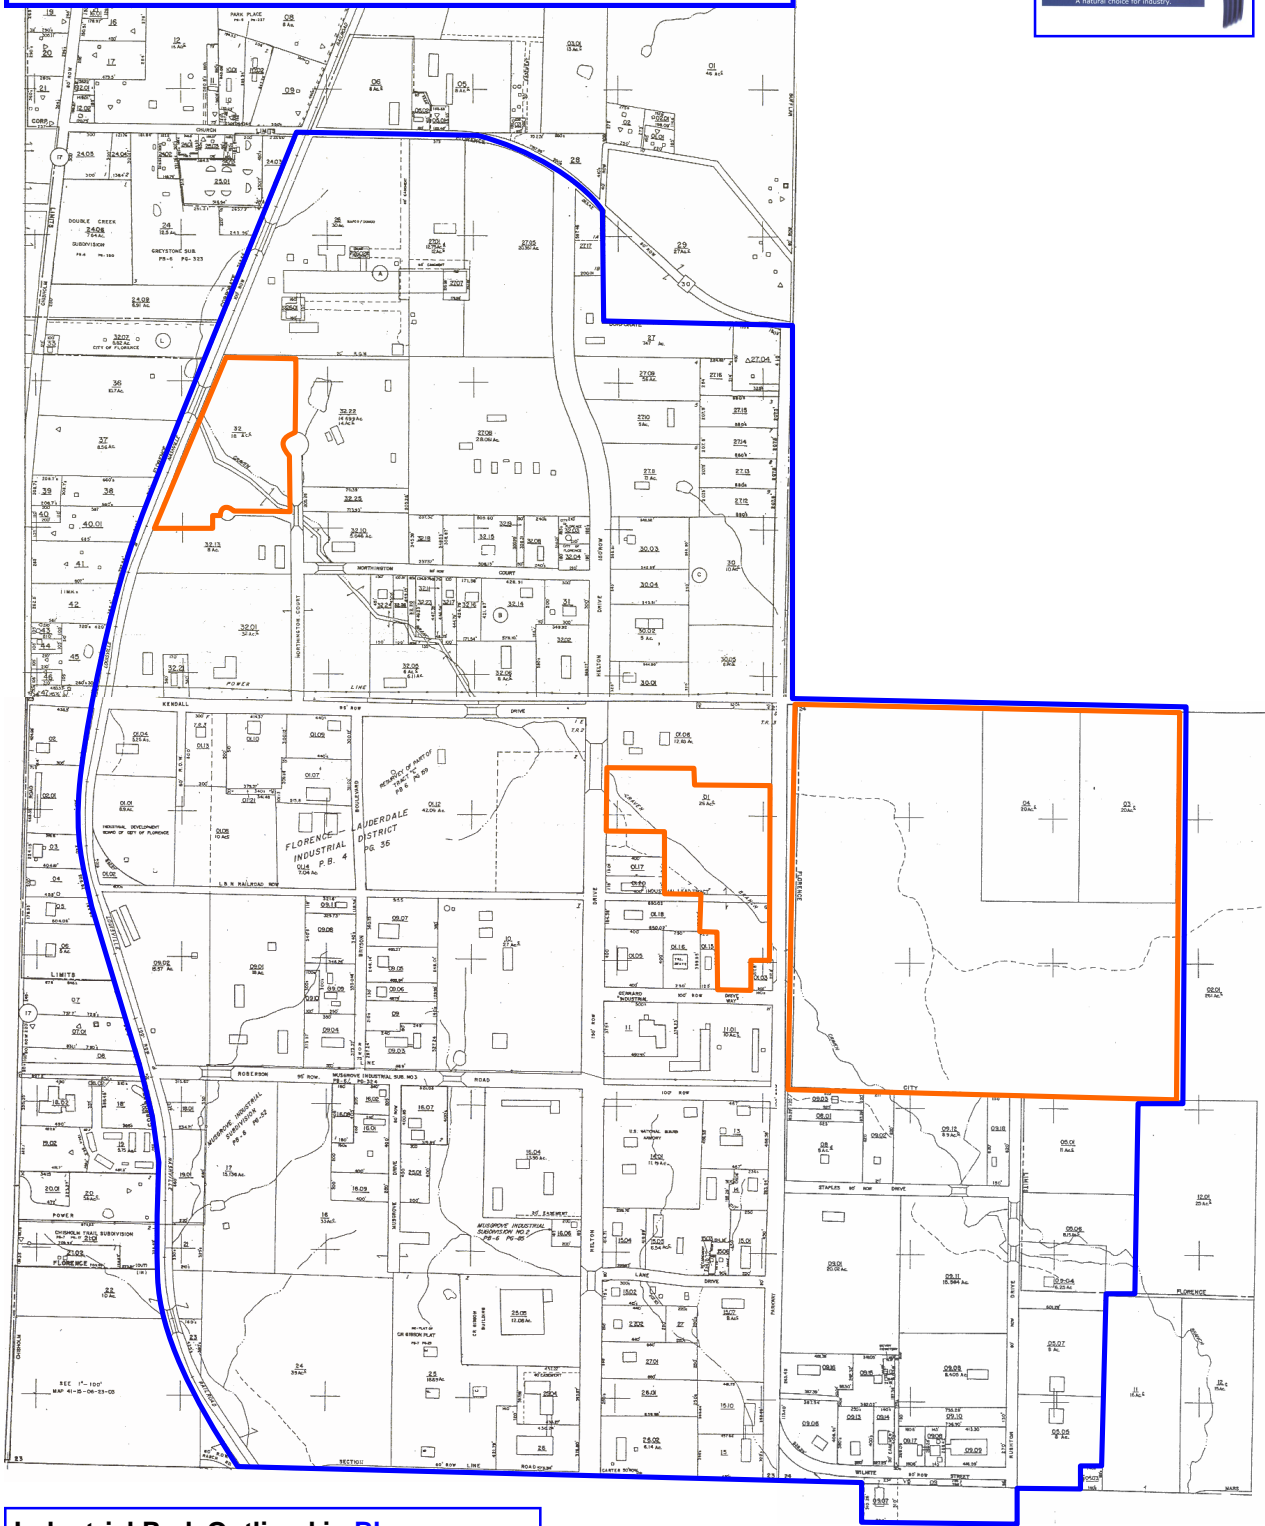

# Florence-Lauderdale Industrial Park Tax Map

Industrial Park Outlined in Blue  
Available Acreage Outlined in Orange