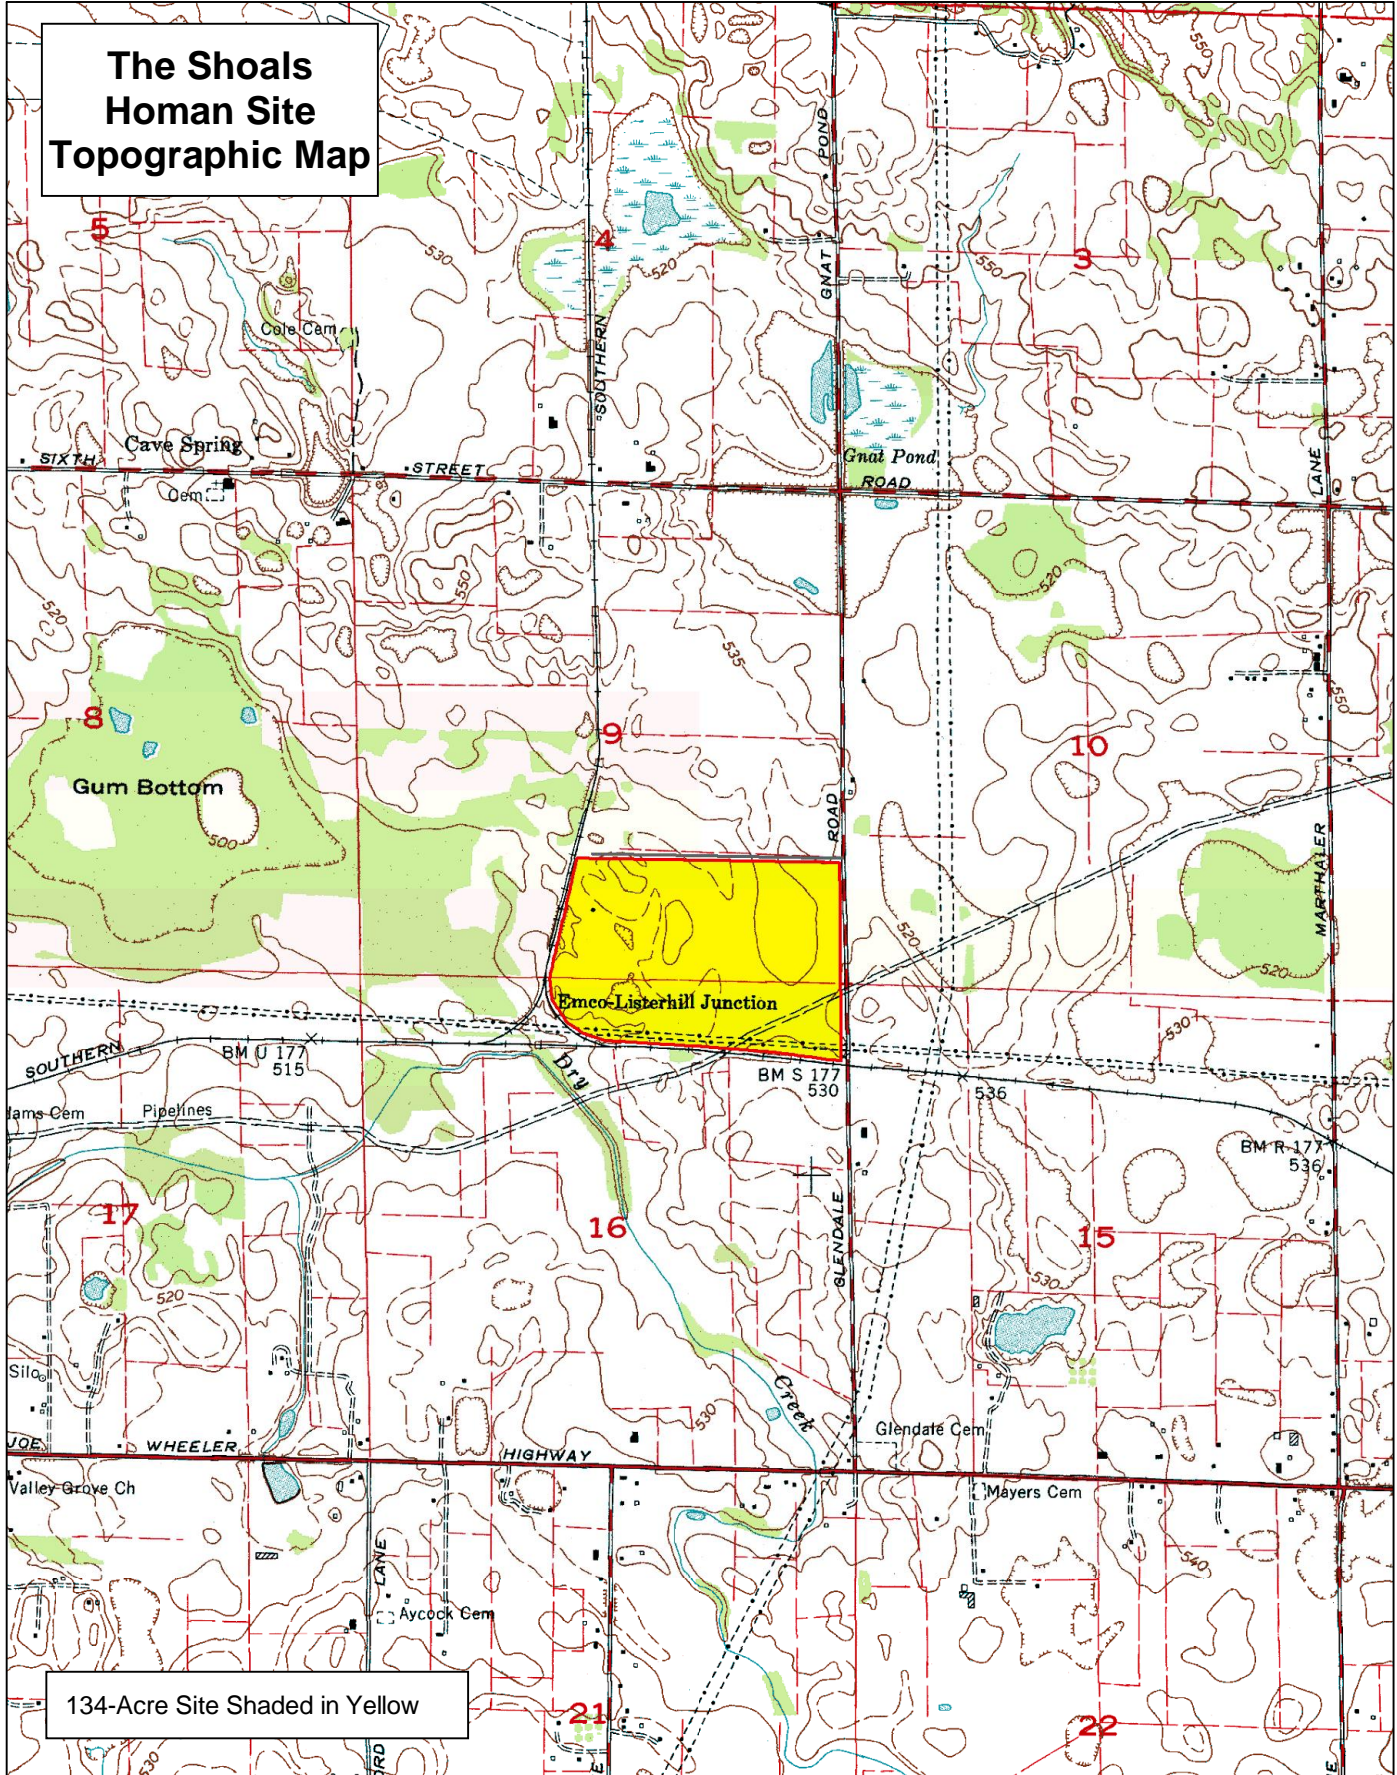

The Shoals Homan Site Topographic Map

134-Acre Site Shaded in Yellow

© 2001 DeLorme. Topo USA® 3.0
 Zoom Level: 13-0 Datum: WGS84

Scale 1 : 25,000
 1" = 2,083.33 ft