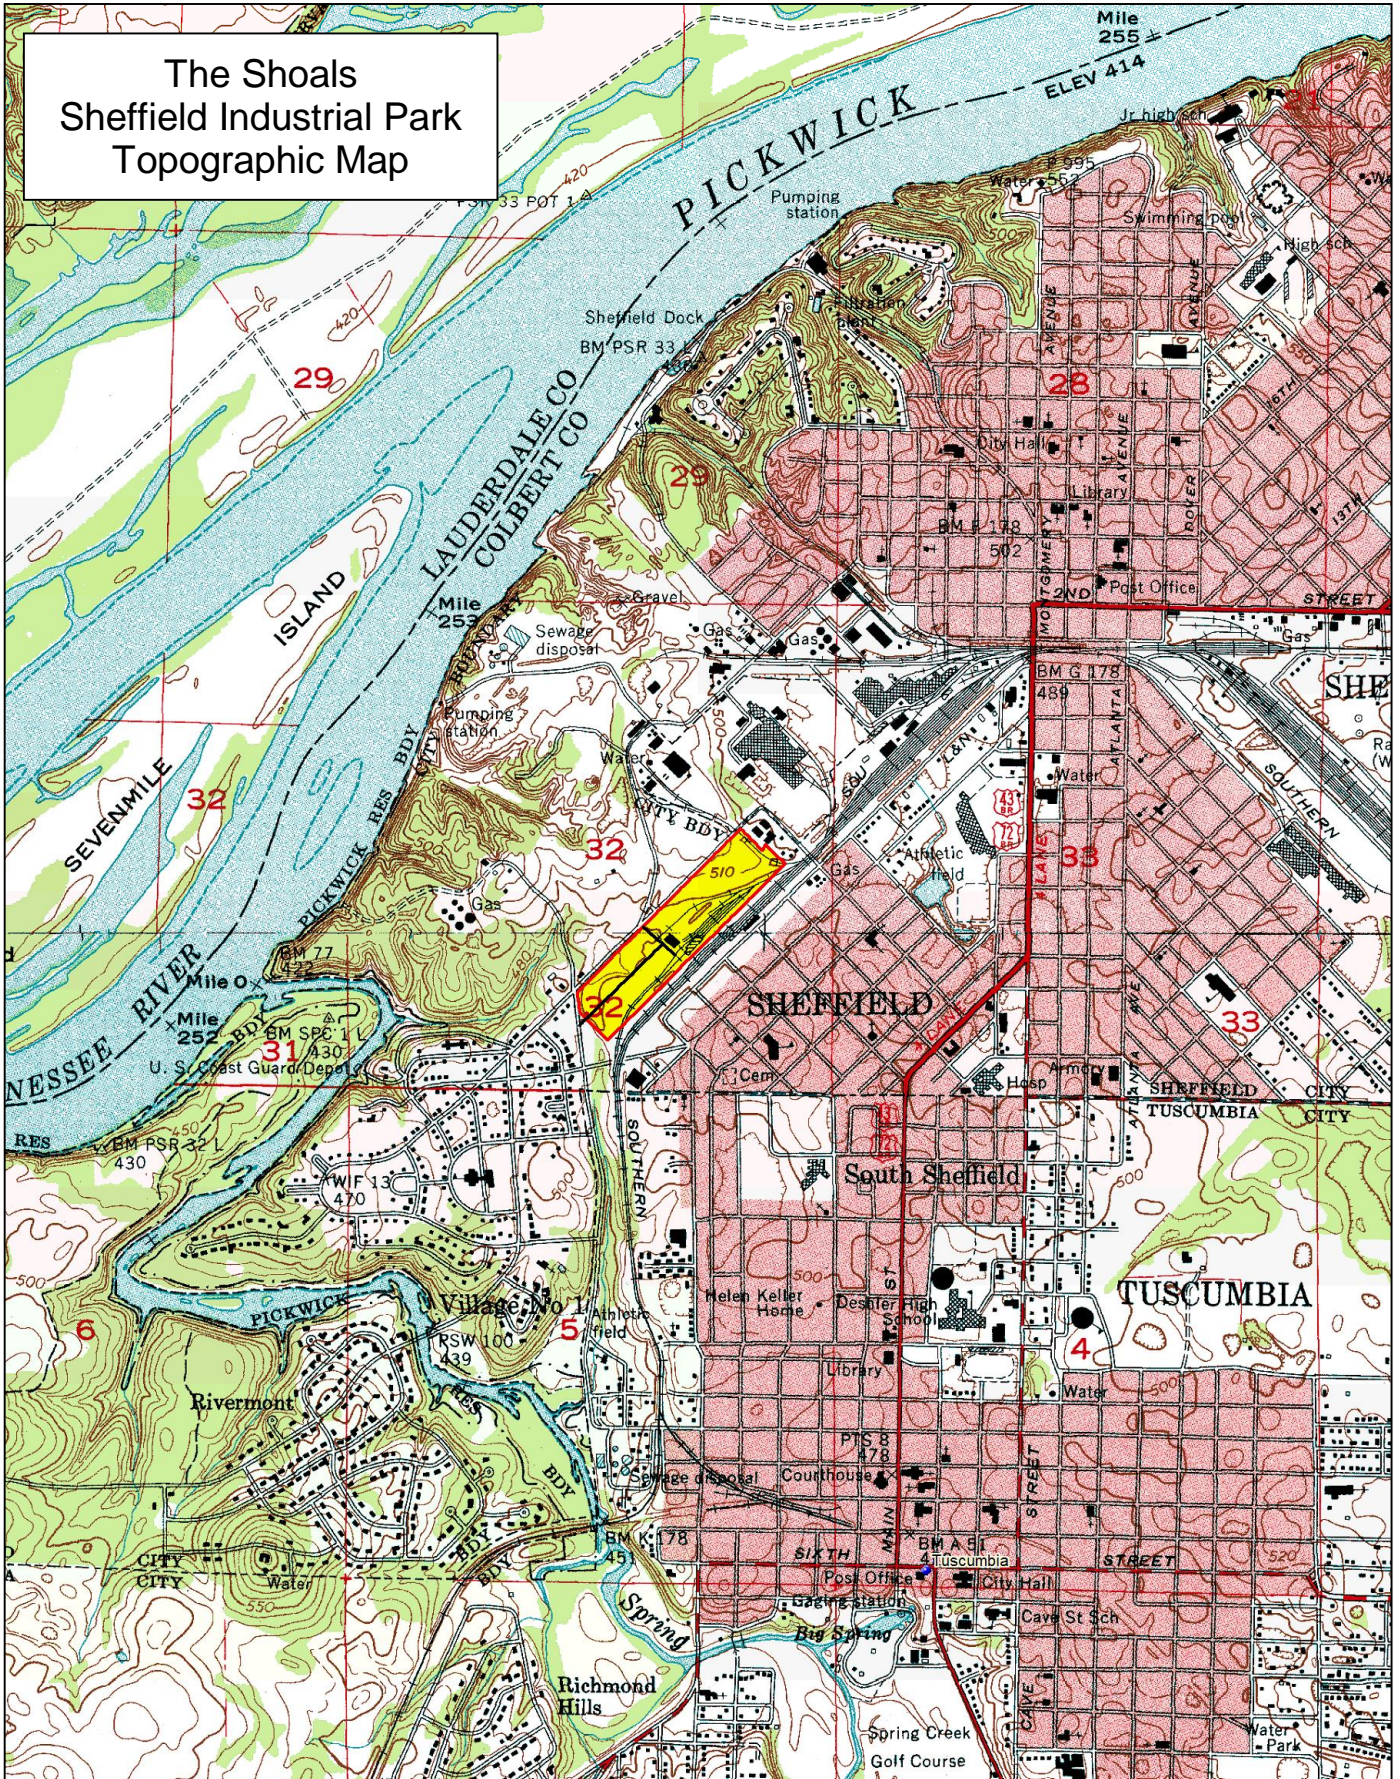

The Shoals  
Sheffield Industrial Park  
Topographic Map

© 2001 DeLorme. Topo USA © 3.0

Zoom Level: 13-0 Datum: WGS84

Scale 1 : 25,000

1" = 2,083.33 ft