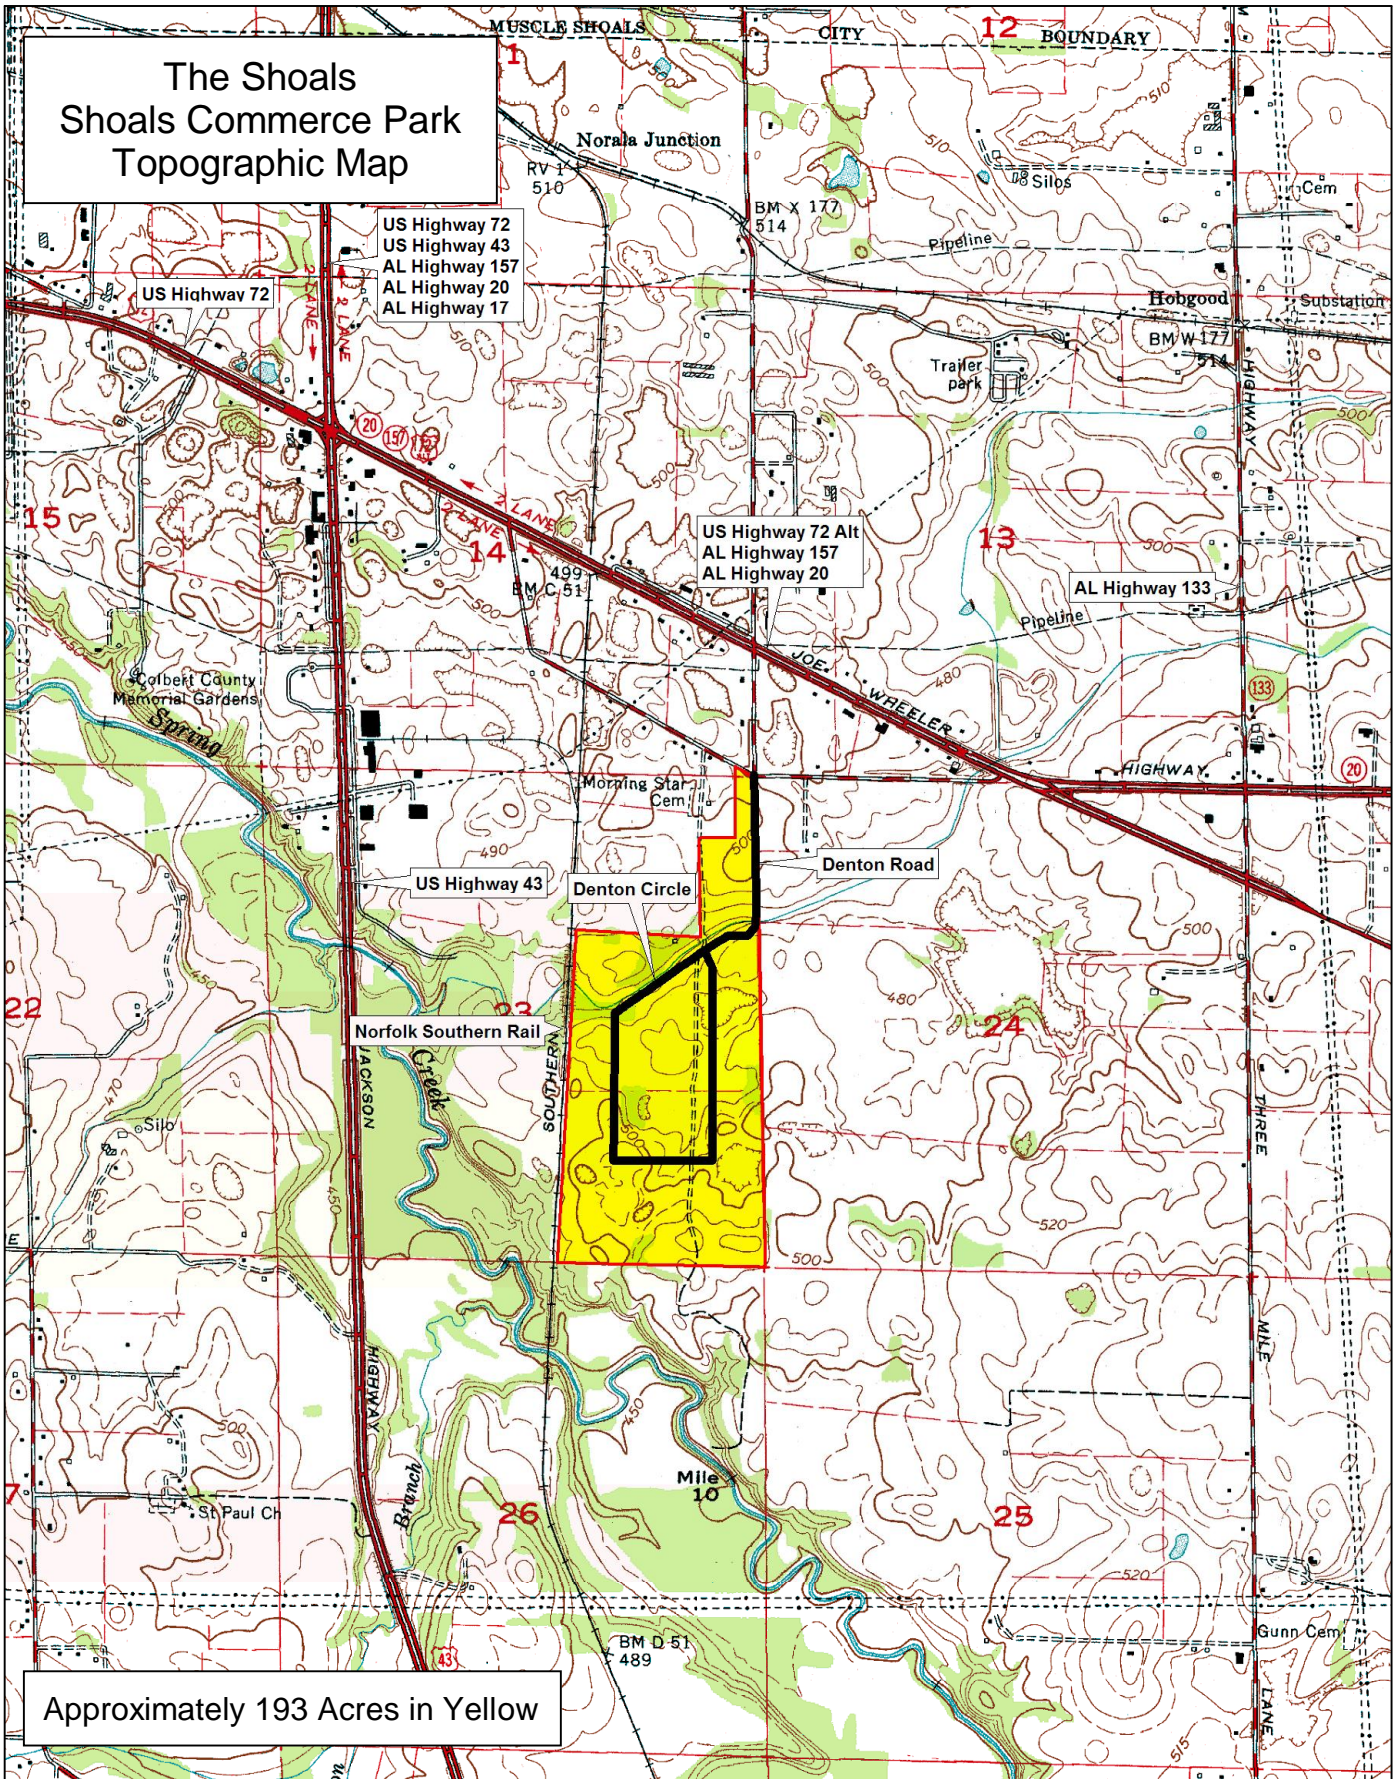

The Shoals Shoals Commerce Park Topographic Map

US Highway 72
US Highway 43
AL Highway 157
AL Highway 20
AL Highway 17

US Highway 72 Alt
AL Highway 157
AL Highway 20

US Highway 43

Norfolk Southern Rail

Approximately 193 Acres in Yellow

© 2001 DeLorme. Topo USA® 3.0
Zoom Level: 13-0 Datum: WGS84

Scale 1 : 25,000
1" = 2,083.33 ft