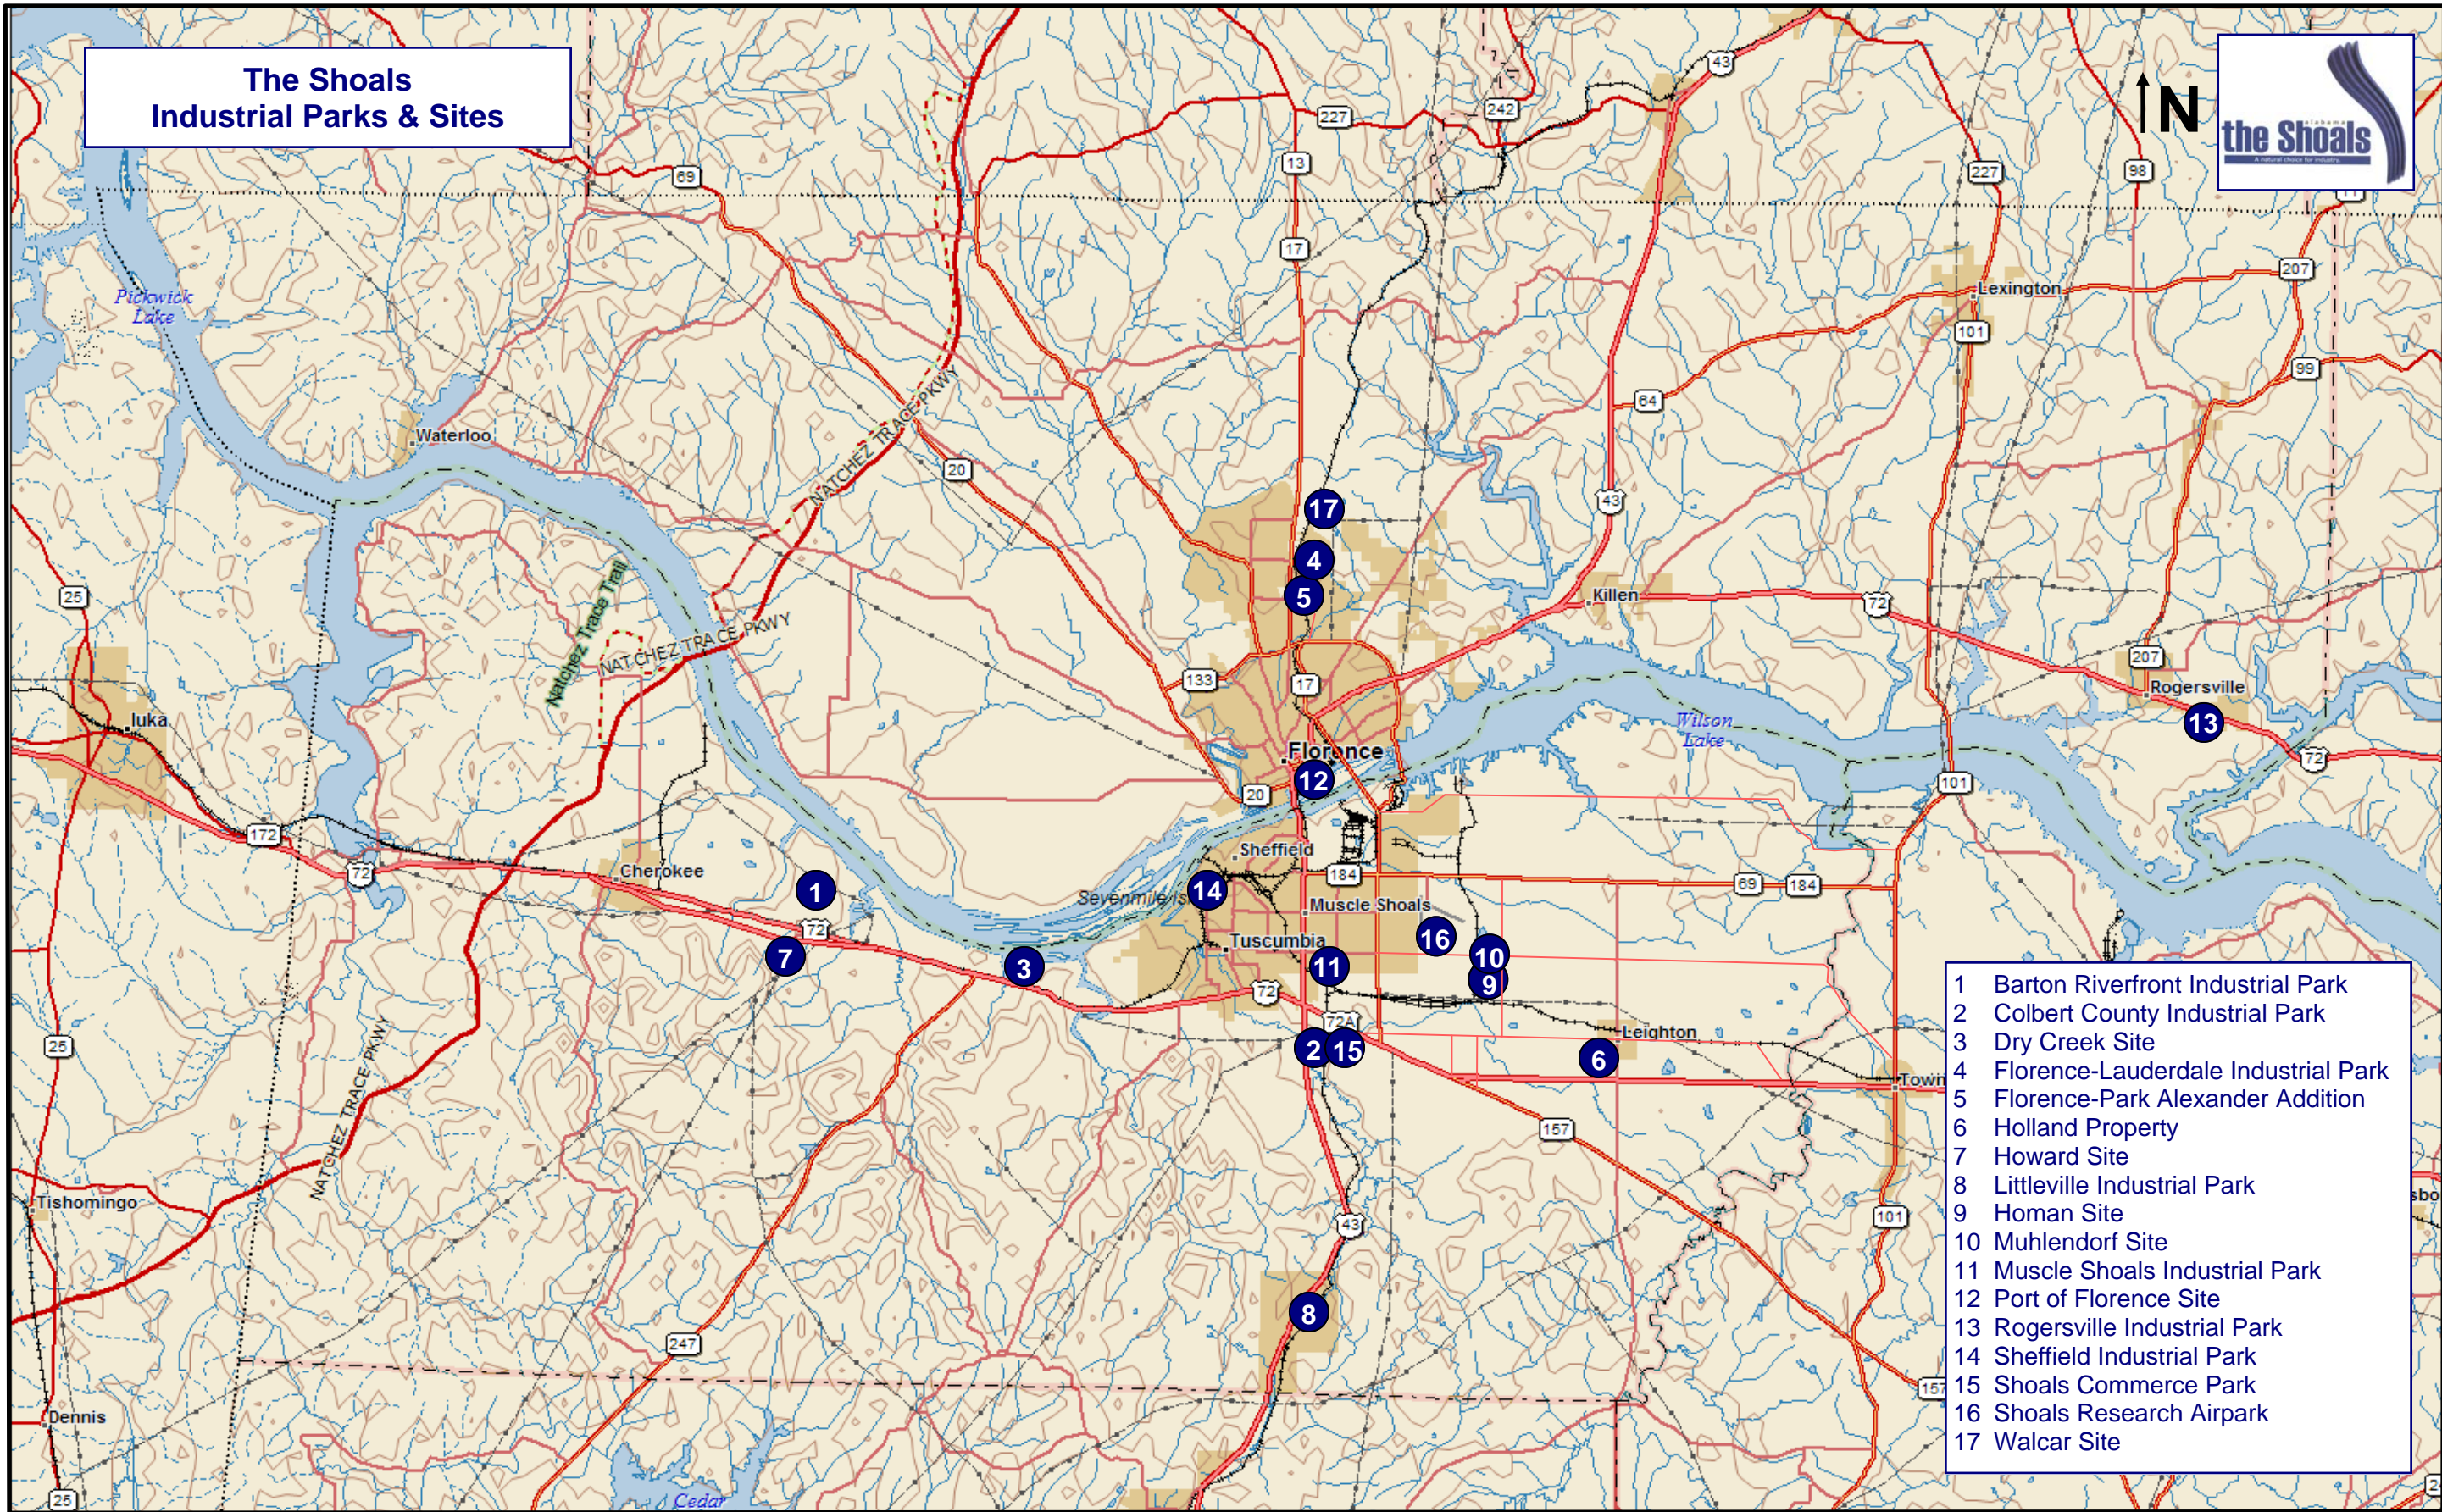

# The Shoals Industrial Parks & Sites

- 1 Barton Riverfront Industrial Park
- 2 Colbert County Industrial Park
- 3 Dry Creek Site
- 4 Florence-Lauderdale Industrial Park
- 5 Florence-Park Alexander Addition
- 6 Holland Property
- 7 Howard Site
- 8 Littleville Industrial Park
- 9 Homan Site
- 10 Muhlendorf Site
- 11 Muscle Shoals Industrial Park
- 12 Port of Florence Site
- 13 Rogersville Industrial Park
- 14 Sheffield Industrial Park
- 15 Shoals Commerce Park
- 16 Shoals Research Airpark
- 17 Walcar Site